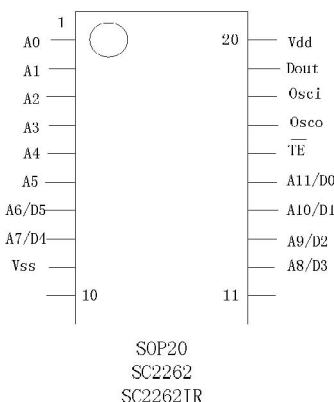

SC Electronics Tech

SilvanChipElectronicsTech.Co.,Ltd.

Address: Fl.16 FuChang Building, Binhe Rd, Shenzhen, China

SC2262

SC2262 Description: (Compatible:PT2262)

SC2262 is a remote control encoder paired with either SC2272 utilizing CMOS Technology. It encodes data and address pins into a serial coded waveform suitable for RF modulation. SC2262 has a maximum of 10bits tri-state address pins providing up to 59049 address codes; thereby, drastically reducing any code collision and unauthorized code scanning possibilities. SC2262 is one of the first generation of Encoder/Decoder ICs that utilizes the unique PTC technology. When paired with SC2272, this encoder/decoder (SC2262/SC2272) pair can operate at very wide temperature range. Thus, this very important feature enables your encoder/decoder to operate under the worst environmental condition.

SC2262 Features: (Compatible:PT2262)

- Low power consumption
- Wide operating temperature range: -30 ~ 70 °C
- 8 or 10 tri-state code address pins
- 2 or 4 data pins
- Wide range of operating voltage :1.8- 12 volts
- Single resistor oscillator
- Least external components

SC2262 Applications: (Compatible:PT2262)

- Home/motor car security system
- Garage door controller
- Remote fan controller
- Remote control toys

SC2262 Pin Configuration: (Compatible:PT2262)

Phone: 86-0755-88291843 88304213

Fax : 86-0755-88290509

E-mail: jja@sc-tech.cn

Http:// www.sc-tech.cn