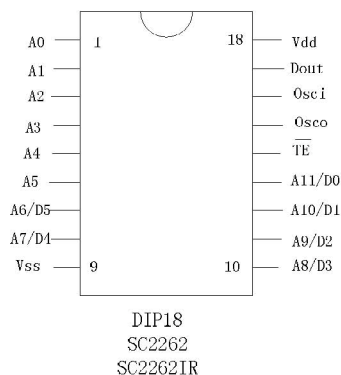

SC Electronics Tech

SilvanChipElectronicsTech.Co.,Ltd.

Address: Fl.16 FuChang Building, Binhe Rd, Shenzhen, China

SC2262

SC2262 Description: (Compatible:PT2262)

SC2262 is a remote control encoder paired with either SC2272 utilizing CMOS Technology. It encodes data and address pins into a serial coded waveform suitable for RF modulation. SC2262 has a maximum of 10bits tri-state address pins providing up to 59049 address codes; thereby, drastically reducing any code collision and unauthorized code scanning possibilities. SC2262 is one of the first generation of Encoder/Decoder ICs that utilizes the unique PTC technology. When paired with SC2272, this encoder/decoder (SC2262/SC2272) pair can operate at very wide temperature range. Thus, this very important feature enables your encoder/decoder to operate under the worst environmental condition.

SC2262 Features: (Compatible:PT2262)

- Low power consumption
- Wide operating temperature range: -30 ~ 70 °C
- 8 or 10 tri-state code address pins
- 2 or 4 data pins
- Wide range of operating voltage :1.8- 12 volts
- Single resistor oscillator
- Least external components

SC2262 Applications: (Compatible:PT2262)

- Home/motor car security system
- Garage door controller
- Remote fan controller
- Remote control toys

SC2262 Pin Configuration: (Compatible:PT2262)

Phone: 86-0755-88291843 88304213

Fax : 86-0755-88290509

E-mail: jja@sc-tech.cn

Http:// www.sc-tech.cn