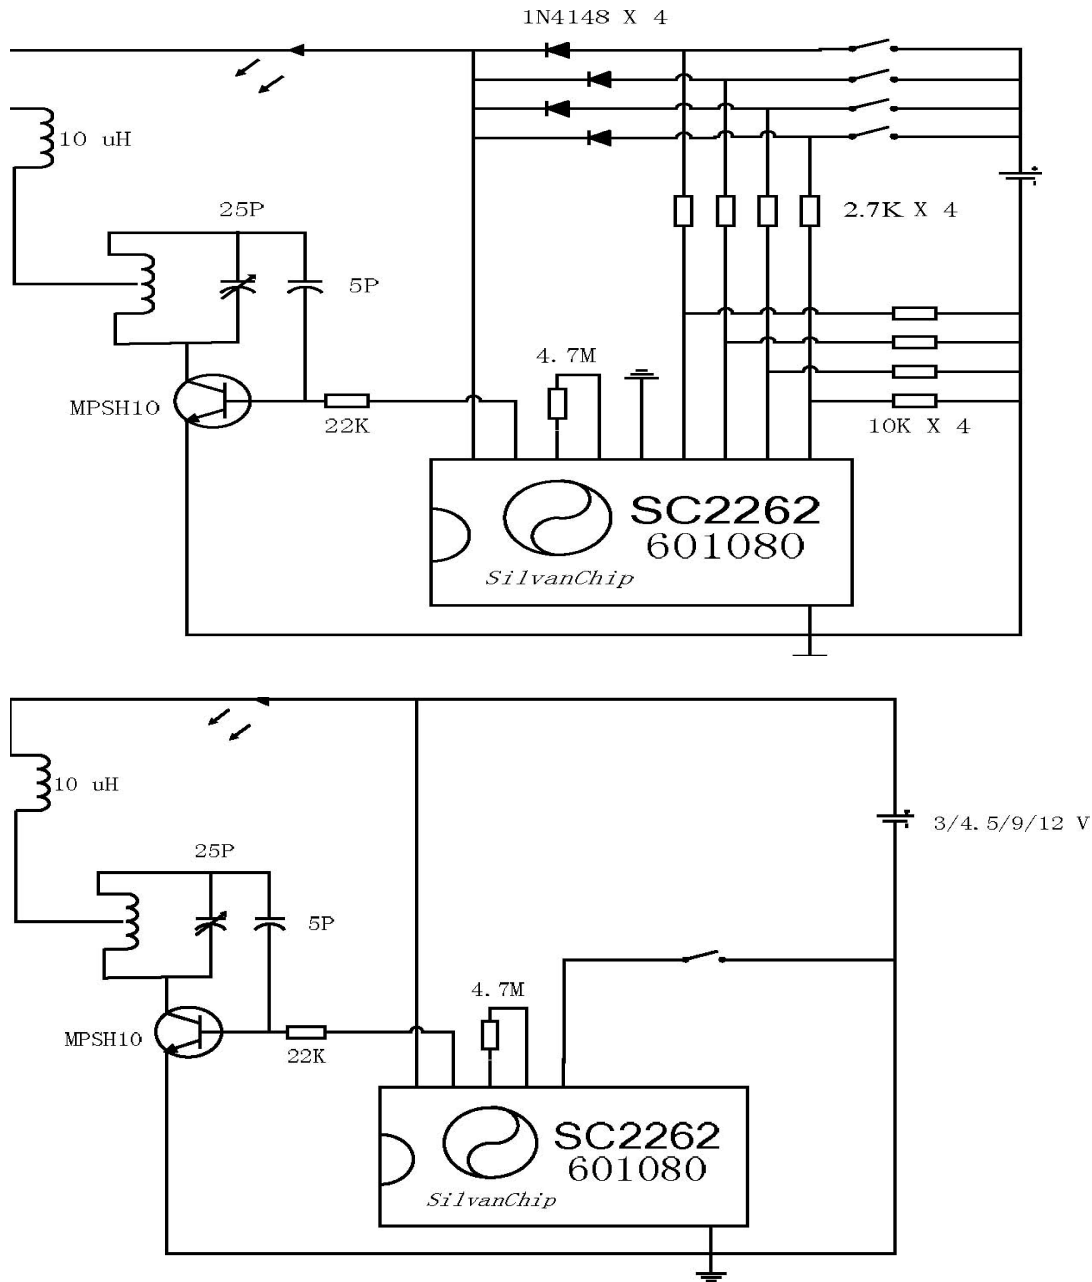

SC Electronics Tech

SilvanChip Electronics Tech. Co., Ltd.

Address: Fl.16 FuChang Building, Binhe Rd, Shenzhen, China

SC2262 Application circuits: (Compatible: PT2262)

Phone: 86-0755-88291843 88304213

Fax : 86-0755-88290509

E-mail: jja@sc-tech.cn

Http:// www.sc-tech.cn