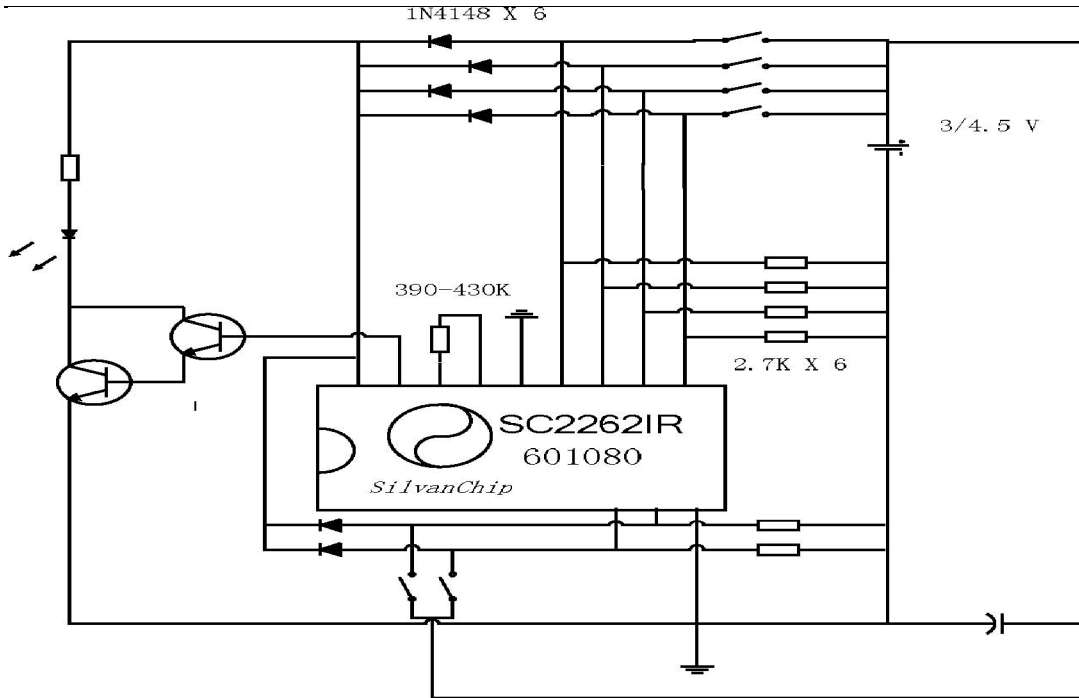

SC Electronics Tech

SilvanChip Electronics Tech. Co., Ltd.

Address: Fl.16 FuChang Building, Binhe Rd, Shenzhen, China

SC2262 Rosc pairing: (Compatible:PT2262)

SC2262	1.2M	SC2272(PT2272)	220K
	1.5 M		270K
	2.7 M		330K
	3.3M		680K
	4.7M		820k

Phone: 86-0755-88291843 88304213

Fax : 86-0755-88290509

E-mail: jja@sc-tech.cn

Http:// www.sc-tech.cn