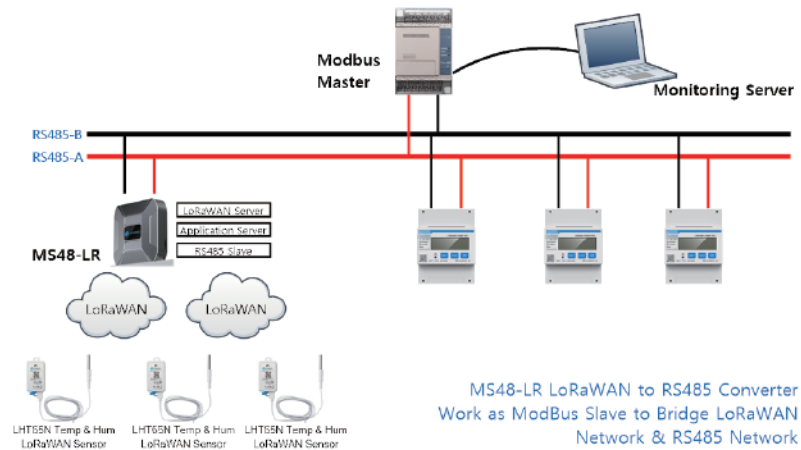

LoRaWAN To Modbus Gateway

MS48-LR

OVERVIEW:

The MS48-LR is an **open-source LoRaWAN To Modbus Gateway**. It lets you bridge LoRa wireless network to an IP network via **WiFi, Ethernet or Cellular Network** (via Optional 4G module). The LoRa wireless allows users to send data and reach extremely long ranges at low data rates.

The MS48-LR is fully compatible with LoRaWAN protocol. MS48-LR includes a **built-in LoRaWAN Server and IoT server**, User can connect various LoRaWAN devices to MS48-LR, and use PLC to access these devices via Modbus network.

Different countries use different LoRaWAN frequency bands. MS48-LR has these bands pre-configured. Users can also customize the frequency bands to use in their own LoRa network.

MS48-LR supports **remote management**. System Integrator can easily remote monitor the gateway and maintain it.

Features:

- Open Source Debian system
- Managed by Web GUI, SSH via LAN or WiFi
- 10 programmable parallel demodulation paths
- Pre-configured to support different LoRaWAN regional settings.
- Allow customizing LoRaWAN regional parameters.
- Different kinds of LoRaWAN Connections such as:
 - * Semtech UDP Packet Forwarder
 - * LoRaWAN Basic Station
 - * ChirpStack-Gateway-Bridge (MQTT)
- Remote Monitoring
- Auto-provisioning for batch deployment and management
- LoRaWAN Gateway
- Built-in ChirpStack local LoRaWAN server
- Built-in Node-Red local Application server
- Act as Modbus Slave mode
- Power Input: 12V, 2A, DC
- Operating Temperature: -20~70°C