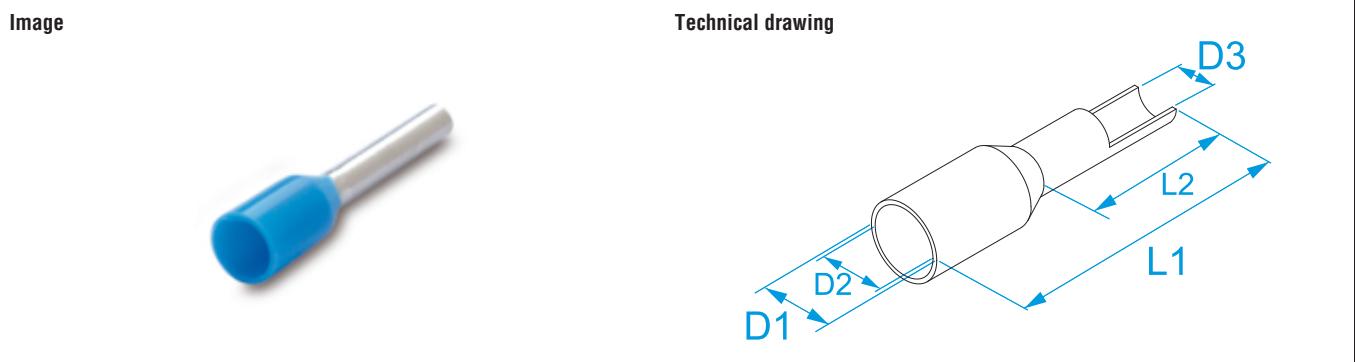

Product family: Terminals - End-sleeves terminals

Item code: 005003, 00701, 005001, 005004, 007034, 00500, 005005, 007036, 005002, 005012, 006011, 00501, 00601, 005011, 006012, 005021, 007021, 006021, 00502, 00702, 00602, 005022, 007022, 006022, 005023, 007023, 006023, 005031, 006031, 00503, 00603, 005032, 006032, 005033, 006033, 005042, 006042, 00504, 00604, 005041, 006041, 005043, 006043, 00505, 00605, 00506, 00706, 005062, 007071, 005061, 007061, 00507, 00707, 00508, 00708, 005081, 007081, 00509, 00709, 00510, 00710, 00610, 00511, 00711, 00611, 00512, 00712, 00612, 00513, 00713, 00613, 00514, 00714, 00614, 00515, 00715, 00615, 006163, 00516, 00716, 00616, 005161, 007161, 006161, 005162, 007162, 006162, 006173, 00517, 00617, 005171, 006171, 005172, 006172, 00518, 00618, 005181, 006181, 00519, 00520, 00521, 00522

Description: END-SLEEVES FOR COPPER CONDUCTORS · INSULATED · SINGLE CABLE

Specifications

TERMINAL MATERIAL: tinned copper

INSULATION MATERIAL: polypropylene (PP) without flame retardant

OPERATING TEMPERATURE: 105 °C max